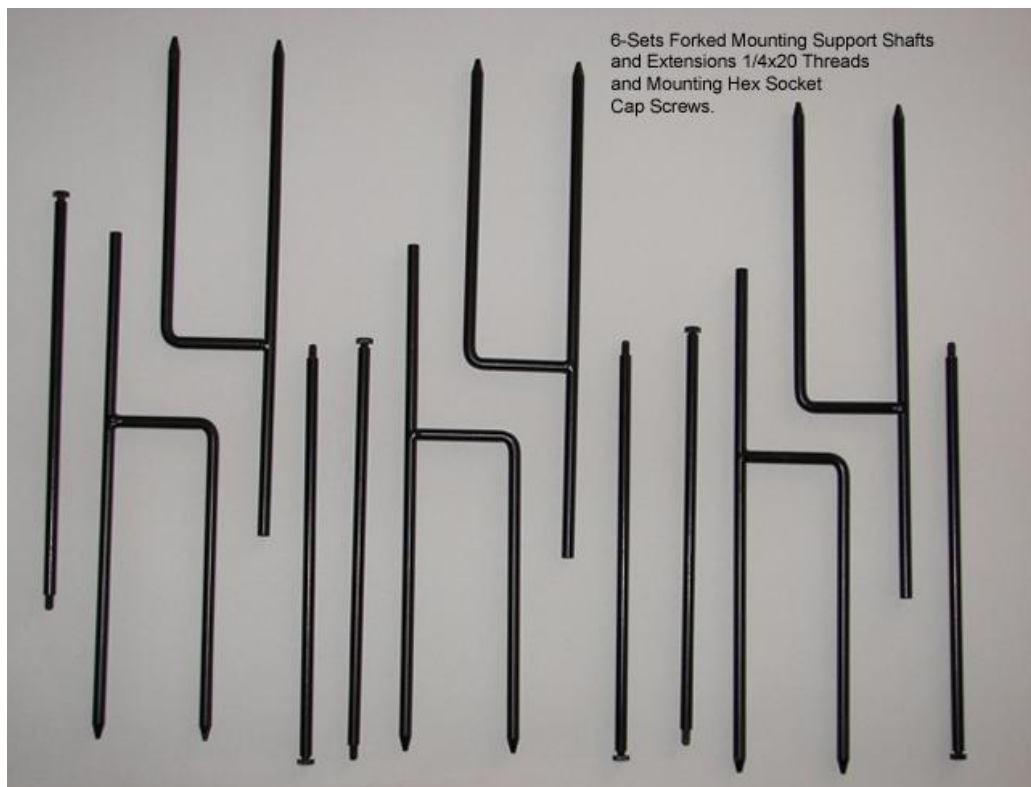

SprinkLites™

by Gary Hartz

SprinkLites™ 6 piece set

Optional Control Wires

Water Faucet/Hose connection.

Standard 1/4" Tubing.

Pre Assembled Low Water Volume
Symetrical Distribution Line.
for approximately 3ft spacing between Lights.

6-Sets Forked Mounting Support Shafts
and Extensions 1/4x20 Threads
and Mounting Hex Socket
Cap Screws.

Application Mounting Configurations

Helical Mounting Arrangement Using 2 Cable ties per Module

Radial Cluster Mounting using 2 long Cable ties

USE FOR

- Umbrella mounting
- Bouquet Arrangements
- Indoors or Outdoors
- With or without water tubes
- Ideal mounting arrangement for Umbrella misters.