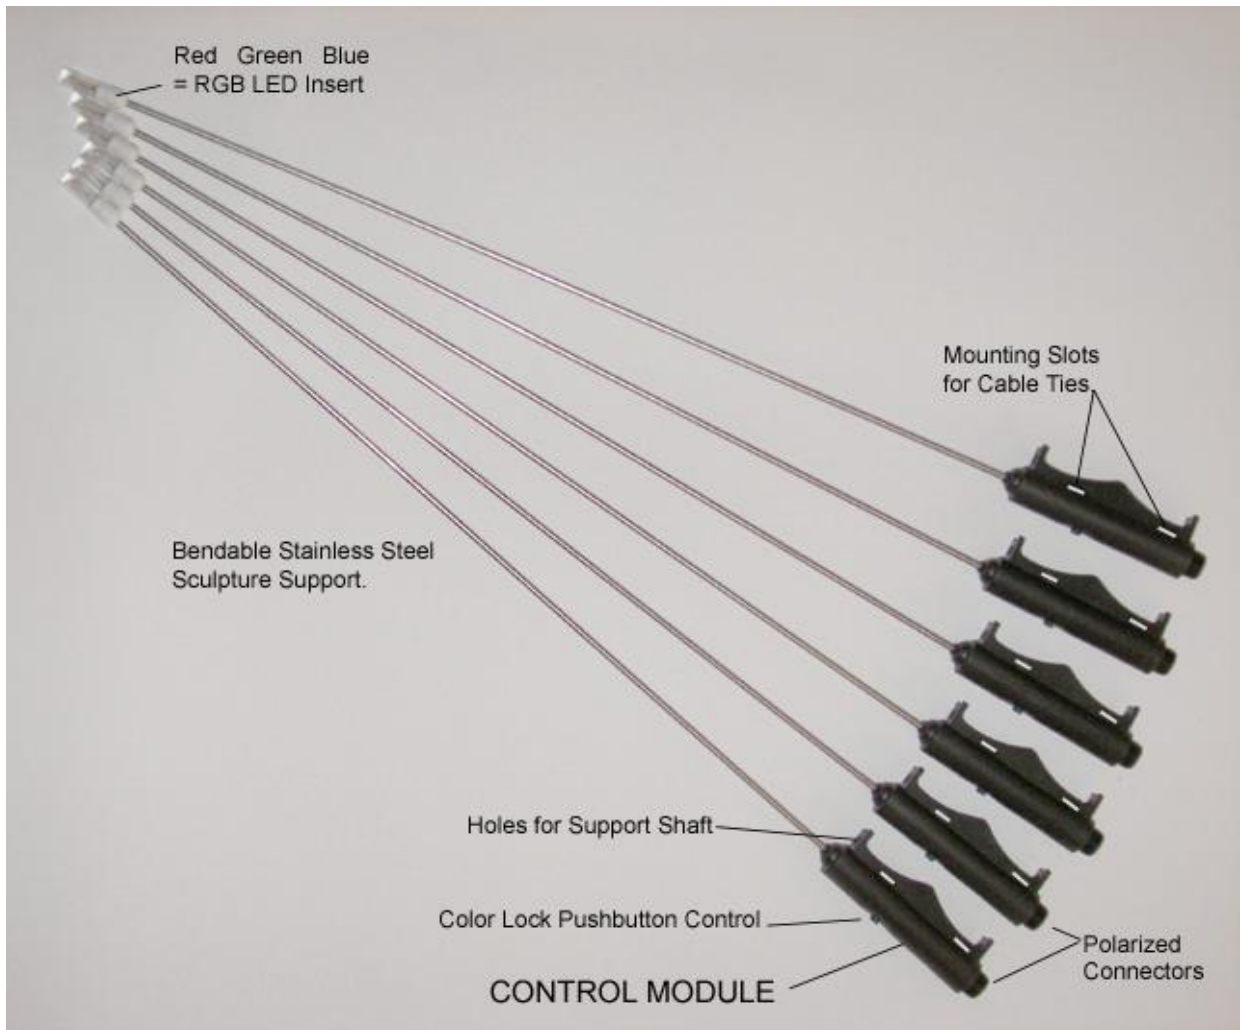

SprinkLites™

by Gary Hartz

SprinkLites™ 6 piece set

Optional Control Wires

Water Faucet/Hose connection.

Standard 1/4" Tubing.

Pre Assembled Low Water Volume
Symetrical Distribution Line.
for approximately 3ft spacing between Lights.

6-Sets Forked Mounting Support Shafts
and Extensions 1/4x20 Threads
and Mounting Hex Socket
Cap Screws.

Application Mounting Configurations

Helical Mounting Arrangement Using 2 Cable ties per Module

Radial Cluster Mounting using 2 long Cable ties

USE FOR

- Umbrella mounting
- Bouquet Arrangements
- Indoors or Outdoors
- With or without water tubes
- Ideal mounting arrangement for Umbrella misters.