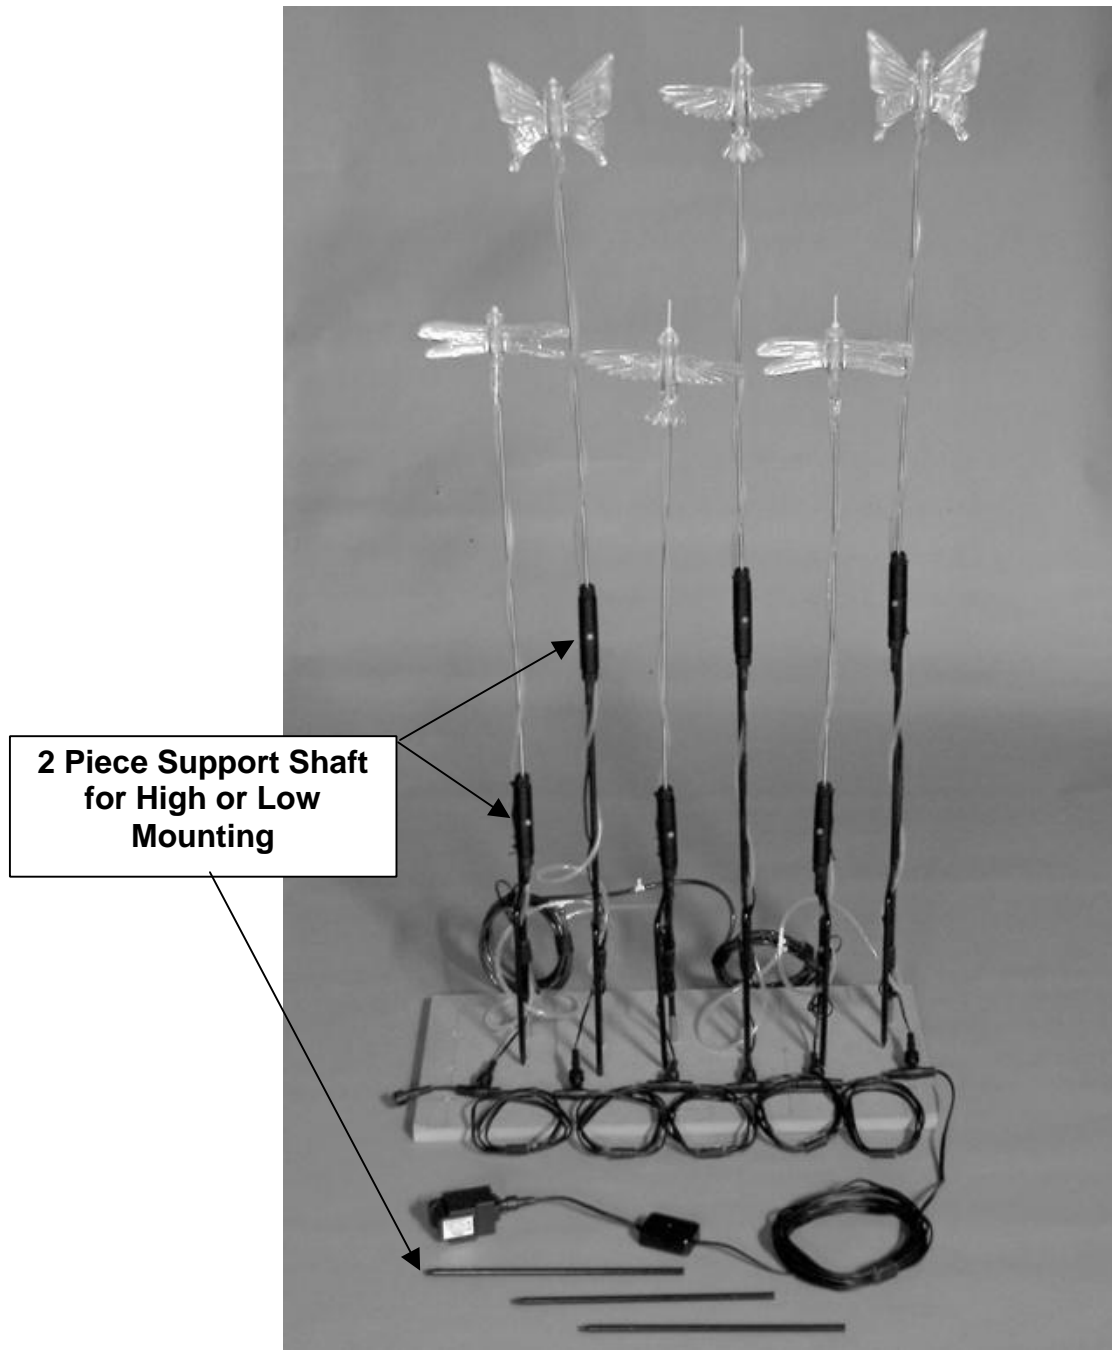

SprinkLites™

by Gary Hartz

SprinkLites™ 6 piece set

Optional Control Wires

Water Faucet/Hose connection.

Standard 1/4" Tubing.

Pre Assembled Low Water Volume
Symetrical Distribution Line.
for approximately 3ft spacing between Lights.

6-Sets Forked Mounting Support Shafts
and Extensions 1/4x20 Threads
and Mounting Hex Socket
Cap Screws.

Application Mounting Configurations

Helical Mounting Arrangement Using 2 Cable ties per Module

Radial Cluster Mounting using 2 long Cable ties

USE FOR

- Umbrella mounting
- Bouquet Arrangements
- Indoors or Outdoors
- With or without water tubes
- Ideal mounting arrangement for Umbrella misters.