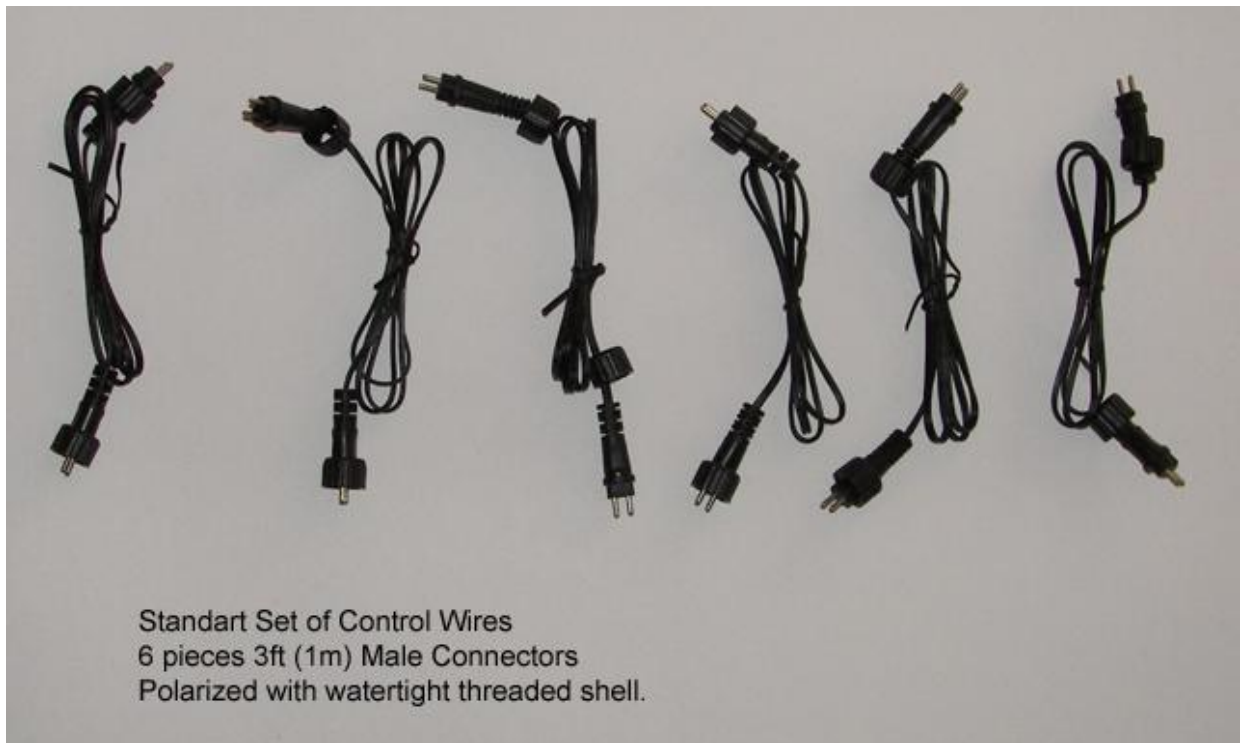

SprinkLites™

by Gary Hartz

SprinkLites™ 6 piece set

Optional Control Wires

Water Faucet/Hose connection.

Standard 1/4" Tubing.

Pre Assembled Low Water Volume
Symetrical Distribution Line.
for approximately 3ft spacing between Lights.

6-Sets Forked Mounting Support Shafts
and Extensions 1/4x20 Threads
and Mounting Hex Socket
Cap Screws.

Application Mounting Configurations

Helical Mounting Arrangement Using 2 Cable ties per Module

Radial Cluster Mounting using 2 long Cable ties

USE FOR

- Umbrella mounting
- Bouquet Arrangements
- Indoors or Outdoors
- With or without water tubes
- Ideal mounting arrangement for Umbrella misters.