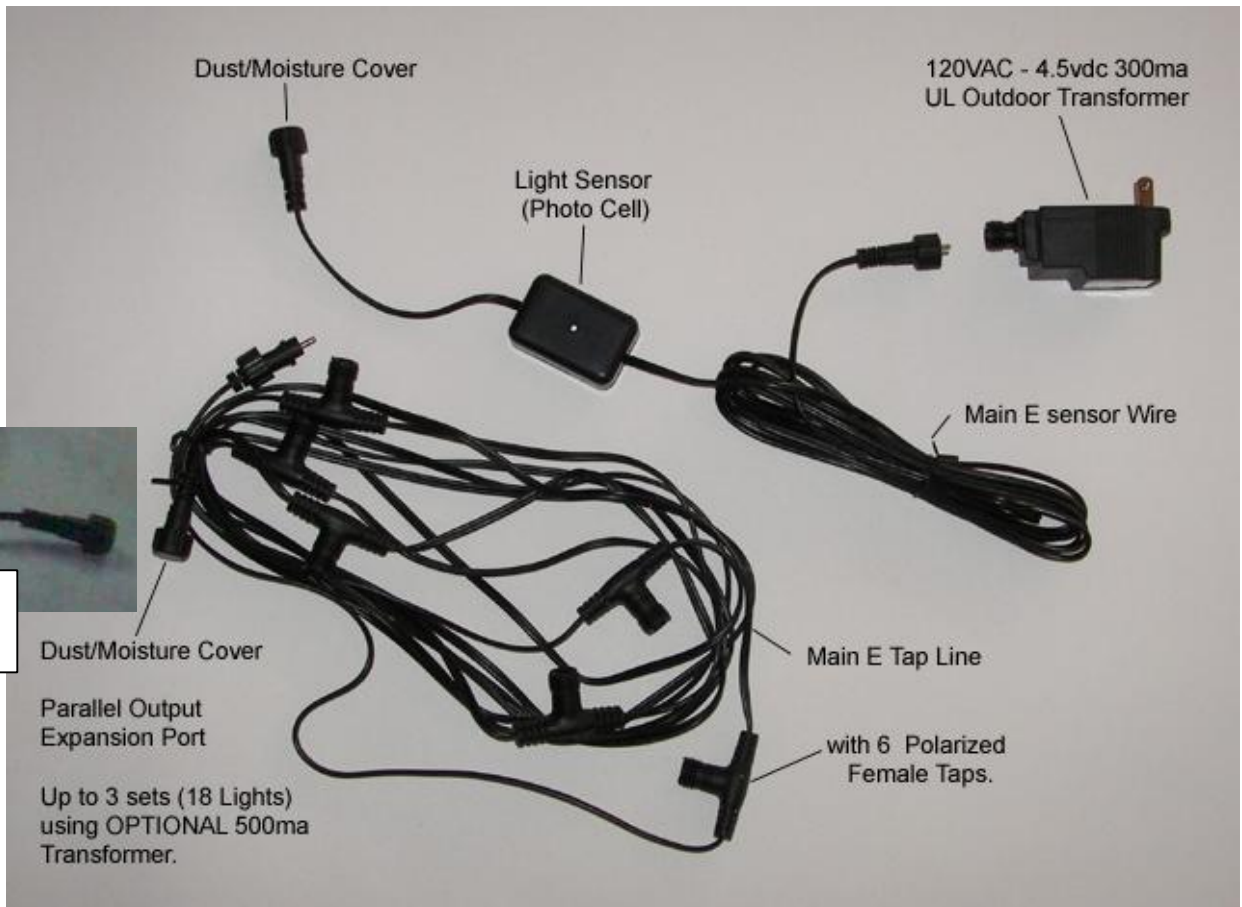

SprinkLites™

by Gary Hartz

SprinkLites™ 6 piece set

Optional Control Wires

Water Faucet/Hose connection.

Standard 1/4" Tubing.

Pre Assembled Low Water Volume
Symetrical Distribution Line.
for approximately 3ft spacing between Lights.

6-Sets Forked Mounting Support Shafts
and Extensions 1/4x20 Threads
and Mounting Hex Socket
Cap Screws.

Application Mounting Configurations

Helical Mounting Arrangement Using 2 Cable ties per Module

Radial Cluster Mounting using 2 long Cable ties

USE FOR

- Umbrella mounting
- Bouquet Arrangements
- Indoors or Outdoors
- With or without water tubes
- Ideal mounting arrangement for Umbrella misters.